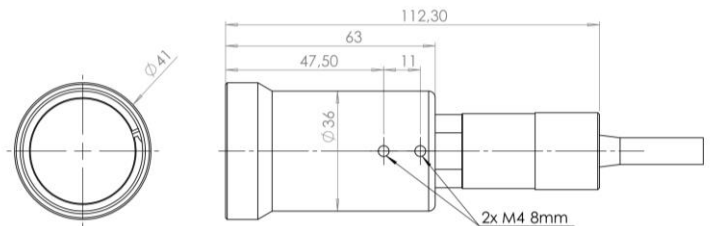

Features

- Fully Kirby helmets & band mask compatible
- Small housing
- Extreme ruggedized
- Low power consumption

Applications

- Diver helmet mount
- Fixed installations
- Drop down systems

LUX3R

LUX6R

Specifications

Model	LUX3R	LUX3R22	LUX3R40	LUX6R
Lumen @ 6500 K	600			1200
Beam angle	120°	22°	40°	120°
Color Temp.	6500K			
LED's	3 x 3 w			6 x 3 w
Operational depth	600 m			
Material	Stainless steel 316			
Connector	Subconn/Birns, MCBH2M			
Control	Direct Control			
Protection	Auto. Temp. Control, No polarity		Auto. Temp. Control, Polarity protection	
Power	12-30 vdc (10 watt)		12-30 vdc (20 watt)	
Dimensions	50 mm x ø 30 – ø 33 mm		60 mm x ø 36 – ø 41 mm	
Weight	210 gr. (air), 150 gr. (water)		375 gr.(air),300 gr.(water)	
Connection for mounting	Jubilee clip in groove		2x M4 x5 mm thread	
Material options	-		Anodised Aluminium	