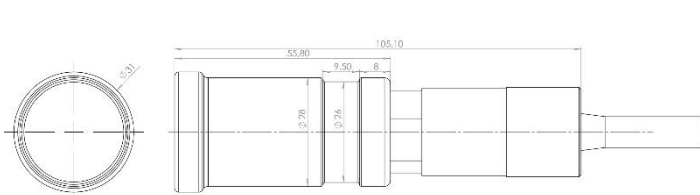

LUX3R

LUX6R

Novasub has a range of LUX-R Mini LED lights with various power consumption and illumination level.

Novasub developed a serie LED light giving a high bright white flood light with daylight color temp. These flood light is ideal for video camera and gives a suburb illumination. The lights are house in a rugged stainless steel housing. Due to the use of LED's the lifetime is 50.000 hrs. Never change a bulb any more. The built in temp/power controller reduces the current to avoid any LED damage if the Mini light is kept on outside water.

Features

- Fully Kirby helmets & band mask compatible
- Small housing
- Extreme ruggedized
- Low power consumption

Applications

- Diver helmet mount
- Fixed installations
- Drop down systems

LUX3R

LUX6R

Specifications

Model	LUX3R	LUX3R22	LUX3R40	LUX6R
Lumen @ 6500 K	600			1200
Beam angle	120°	22°	40°	120°
Color Temp.	6500K			
LED's	3 x 3 w			6 x 3 w
Operational depth	600 m			
Material	Stainless steel 316			
Connector	Subconn/Birns, MCBH2M			
Control	Direct Control			
Protection	Auto. Temp. Control, No polarity		Auto. Temp. Control, Polarity protection	
Power	12-30 vdc (10 watt)		12-30 vdc (20 watt)	
Dimensions	50 mm x ø 30 – ø 33 mm		60 mm x ø 36 – ø 41 mm	
Weight	210 gr. (air), 150 gr. (water)		375 gr.(air),300 gr.(water)	
Connection for mounting	Jubilee clip in groove		2x M4 x5 mm thread	
Material options	-		Anodised Aluminium	