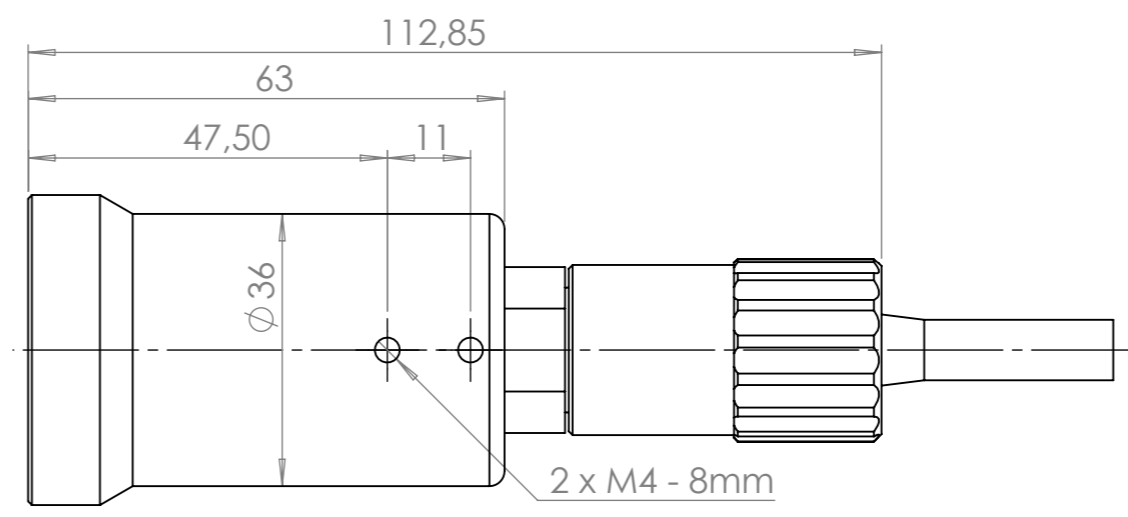

1 2 3 4 5 6 7 8

A

B

C

D

E

F

De Hoogjens 22
4254 XW, Sleenwijk
The Netherlands
+31-183-307900
info@seascape.nl

Unless otherwise specified:
DIMENSIONS ARE IN MILLIMETERS
DEBUR AND BREAK SHARP EDGES

	NAME	DATE	SPECIFICATIONS
DRAWN:	A. den Besten	14-9-2017	WEIGHT: 0,34 kg
CHK'D:	A. den Besten	14-9-2017	MATERIAL:
APPV'D:			TOL: DIN ISO 2768-1 Medium

DO NOT SCALE DRAWING REVISION:

File name:
LUX6R - Technical drawing
U:\Solidworks\Novasub\24 U-lights\N24A03 - LUX6R\Drawings\

Title:
N24A03 - LUX6R

DWG NO.
LUX6R - Technical drawing

A3

SCALE: 1:1 SHEET 1 OF 1

1 2 3 4 5