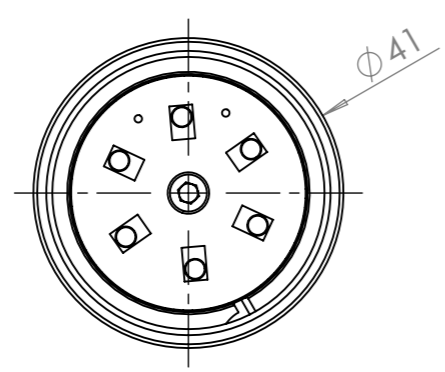

1 2 3 4 5 6 7 8

A

B

C

D

E

F

De Hoogjens 22
4254 XW, Sleenwijk
The Netherlands
+31-183-307900
info@seascape.nl

Unless otherwise specified:
DIMENSIONS ARE IN MILLIMETERS
DEBUR AND BREAK SHARP EDGES

	NAME	DATE	SPECIFICATIONS
DRAWN:	A. den Besten	14-9-2017	WEIGHT: 0,34 kg
CHK'D:	A. den Besten	14-9-2017	MATERIAL:
APPV'D:			TOL: DIN ISO 2768-1 Medium

DO NOT SCALE DRAWING REVISION:

File name:
LUX6R - Technical drawing
U:\Solidworks\Novasub\24 U-lights\N24A03 - LUX6R\Drawings\

Title:
N24A03 - LUX6R

DWG NO.
LUX6R - Technical drawing

A3

SCALE: 1:1 SHEET 1 OF 1

1 2 3 4 5