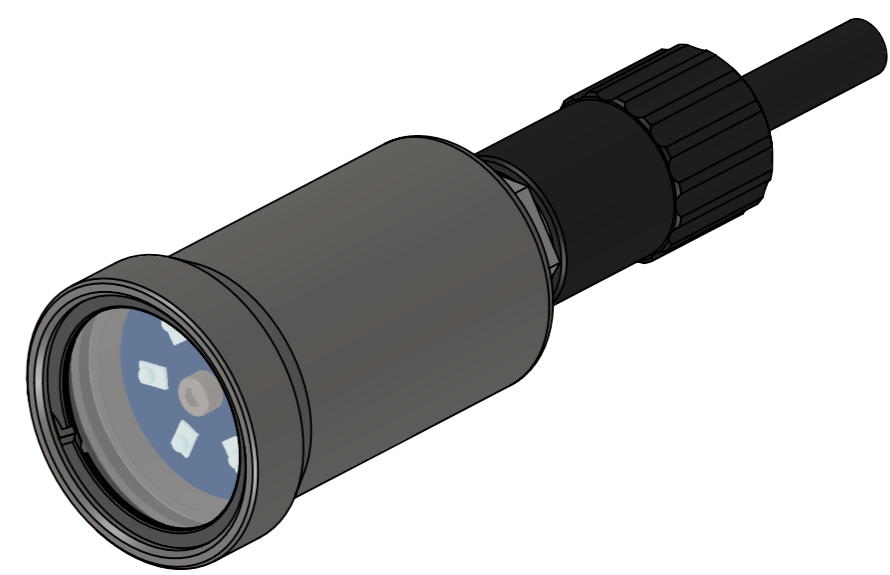

1 2 3 4 5 6 7 8

A

B

C

D

E

F

De Hoogjens 22
4254 XW, Sleenwijk
The Netherlands
+31-183-307900
info@seascape.nl

Unless otherwise specified:
DIMENSIONS ARE IN MILLIMETERS
DEBUR AND BREAK SHARP EDGES

	NAME	DATE	SPECIFICATIONS
DRAWN:	A. den Besten	14-9-2017	WEIGHT: 0,34 kg
CHK'D:	A. den Besten	14-9-2017	MATERIAL:
APPV'D:			TOL: DIN ISO 2768-1 Medium

DO NOT SCALE DRAWING REVISION:

File name:
LUX6R - Technical drawing
U:\Solidworks\Novasub\24 U-lights\N24A03 - LUX6R\Drawings\

Title:
N24A03 - LUX6R

DWG NO.
LUX6R - Technical drawing

A3

SCALE: 1:1 SHEET 1 OF 1

1 2 3 4 5